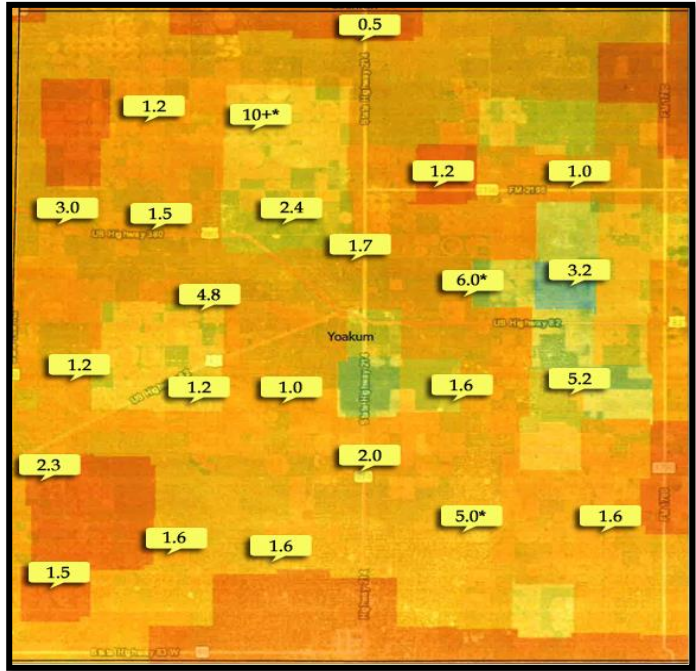

## June 2022 DATA

PLAINS MESONET READING : 1.7  
 DISTRICT AVERAGE: 2.3

MONTHLY MESONET HISTORICAL AVG (02-22): 1.59

MONTHLY DISTRICT HISTORICAL AVG (02-22): 1.68

575	1	255	1.2
579	1.2	308	2.4
535	1.2	187	(10+)
852	1.5	163	1.2
793	1.6	167	
832	1.6	298	3
759	5	342	1.5
753	1.6	34	0.5
563	5.2	148	
568	1.6	371	1.7
432	6	420	4.8
1	3.2	673	2
265	1	714	2.3

## 2021 vs 2022 Drought Map Comparison