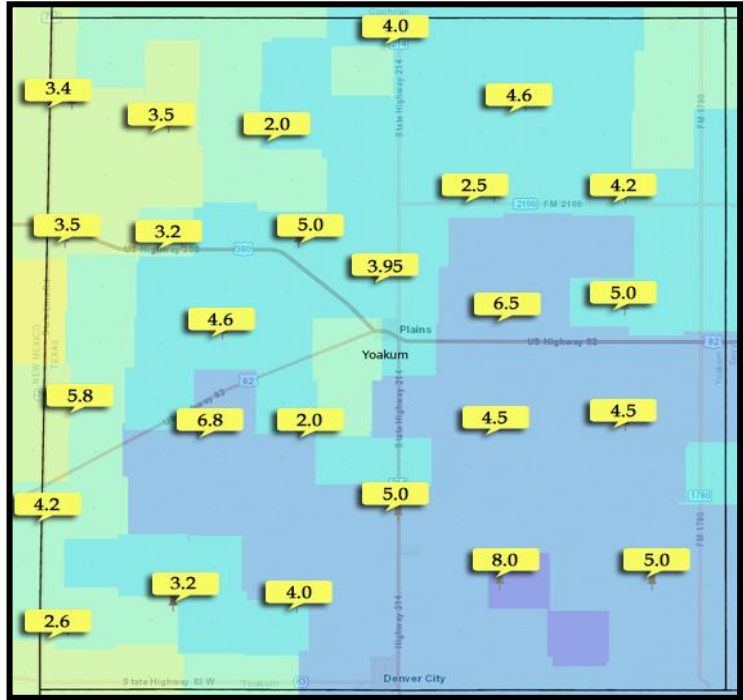

NOVEMBER 2022 DROUGHT & RAINFALL REPORT FOR BOARD

OCTOBER 2022 DATA

PLAINS MESONET READING : 3.95
 DISTRICT AVERAGE: 4.29

MONTHLY MESONET HISTORICAL AVG (02-22): 1.66

MONTHLY DISTRICT HISTORICAL AVG (02-22): 1.66

575	2	255	2.5
579	6.8	308	5
535	5.8	187	2
852	2.6	163	3.5
793	3.2	167	3.4
832	4	298	3.5
759	8	342	3.2
753	5	34	4
563	4.5	148	4.6
568	4.5	371	3.95
432	6.5	420	4.6
1	5	673	5
265	4.2	714	4.2

2021 vs 2022 Drought Map Comparison